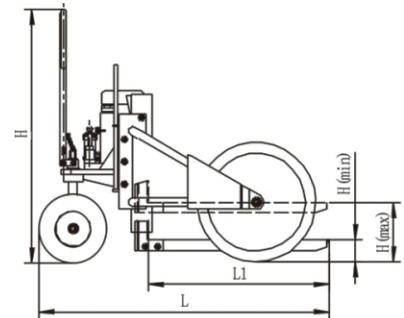

Unit 6 Harvey Works Industrial Estate,
Shelah Road, Halesowen,
West Midlands, B63 3PG

Tel: 0121 550 7000
Fax: 0121 550 7004
sales@pallettruckshop.co.uk

PT-RT-01 Rough Terrain Pallet Truck (1200kg)

Specification:	
Capacity	1200kg
Min Fork Height (mm)	63
Max Fork Height (mm)	233
Steering Wheel (mm)	265 x 80
Front Wheels (mm)	550 x 132
Width Inside Front Wheels (mm)	1277
Adjustable Fork Width (mm)	212 - 735
Fork Length (mm)	860