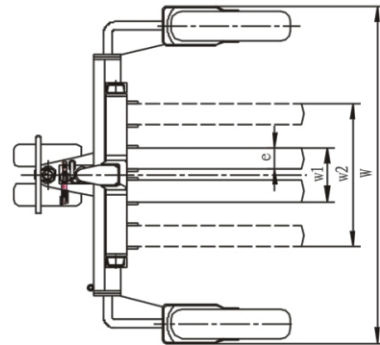

Unit 6 Harvey Works Industrial Estate,
Shelah Road, Halesowen,
West Midlands, B63 3PG

Tel: 0121 550 7000
Fax: 0121 550 7004
sales@pallettruckshop.co.uk

PT-RT-01 Rough Terrain Pallet Truck (1200kg)

Specification:	
Capacity	1200kg
Min Fork Height (mm)	63
Max Fork Height (mm)	233
Steering Wheel (mm)	265 x 80
Front Wheels (mm)	550 x 132
Width Inside Front Wheels (mm)	1277
Adjustable Fork Width (mm)	212 - 735
Fork Length (mm)	860