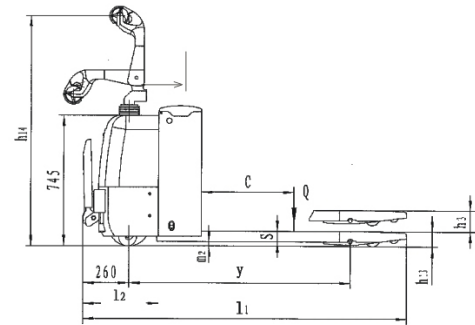

Specification:

Capacity	2000 kg
Min Fork Height (mm)	85
Max Fork Height (mm)	120
Steering Wheel (mm)	230 x 75
Castor Wheels (mm)	100 x 40
Load Roller Tandem	74 x 70
Size of Fork (mm)	160 x 60
Battery	230/240v
Overall Fork Width (mm)	550
Fork Length (mm)	1150