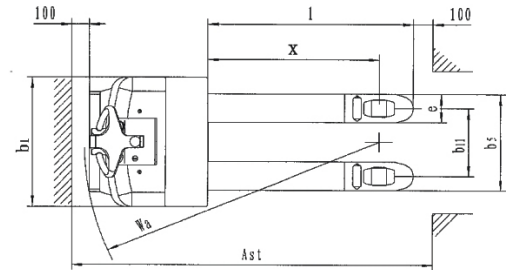

Specification:

Capacity	2000 kg
Min Fork Height (mm)	85
Max Fork Height (mm)	120
Steering Wheel (mm)	230 x 75
Castor Wheels (mm)	100 x 40
Load Roller Tandem	74 x 70
Size of Fork (mm)	160 x 60
Battery	230/240v
Overall Fork Width (mm)	550
Fork Length (mm)	1150