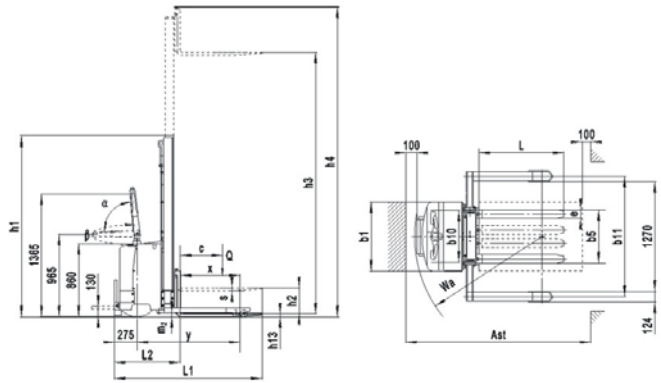

Specification:

Capacity	1200 kg
Min Fork Height (mm)	35
Max Fork Height (mm)	3160
Front Rollers (mm)	80 x 70
Overall Height (mm)	2095
Overall Width (mm)	1518
Adjustable Fork Width (mm)	252 - 621
Fork Length (mm)	1150
Turning Circle (mm)	1490
Battery	240v
Brake	Electromagnetic
Weight	895kg