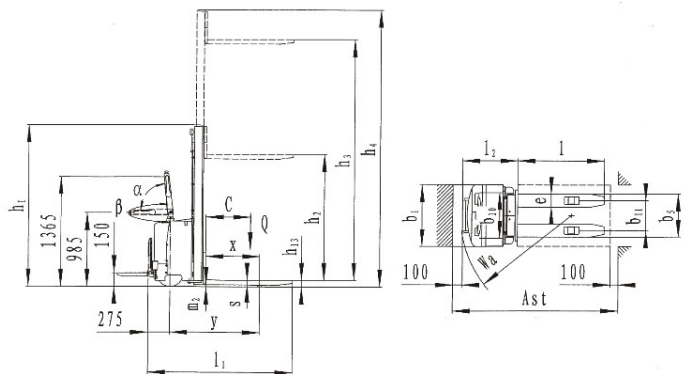

Unit 6 Harvey Works Industrial Estate,
Shelah Road, Halesowen,
West Midlands, B63 3PG

Tel: 0121 550 7000
Fax: 0121 550 7004
sales@pallettruckshop.co.uk

POS-02 Power Stacker (1250kg)

Specification:	
Capacity	1250 kg
Min Fork Height (mm)	86
Max Fork Height (mm)	3120
Front Rollers (mm)	80 x 70
Overall Height (mm)	2095
Overall Width (mm)	805
Fork Width (mm)	570
Fork Length (mm)	1150
Turning Circle (mm)	1460
Battery	240v
Brake	Electromagnetic
Weight	865kg